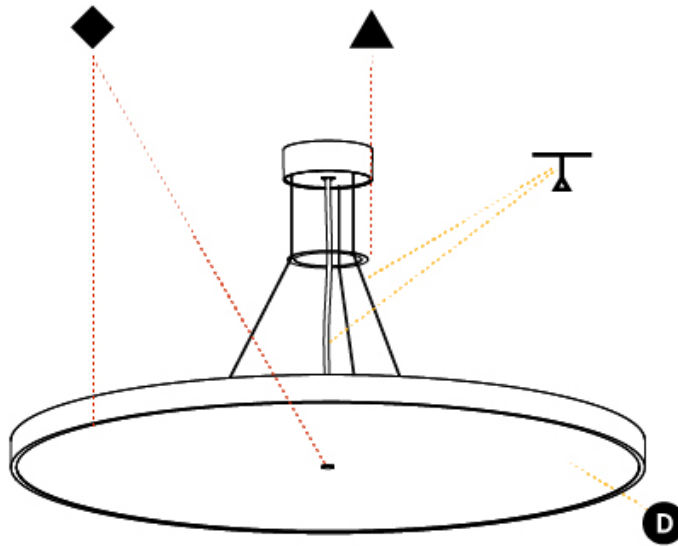

SIGN DIVA SUSPENSION

A300006-

PROJECT	_____
TYPE	_____
SPECIFIER	_____
QUANTITY	_____
DATE	_____