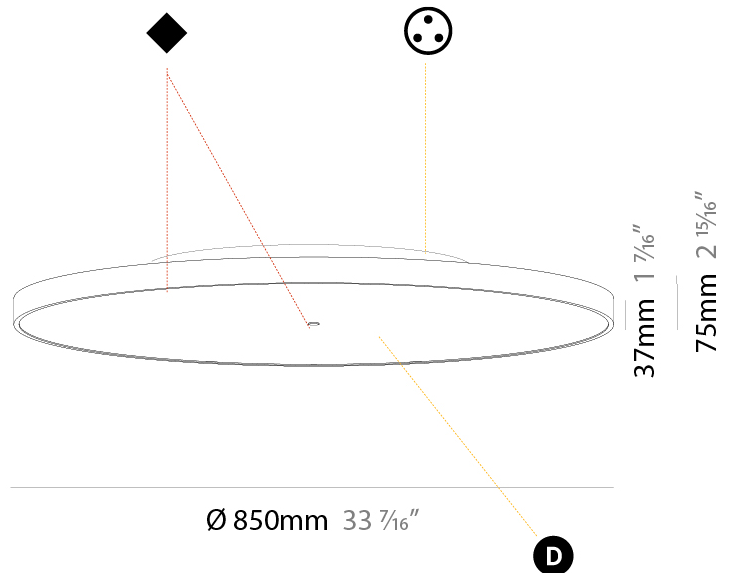

GENERAL

Series: Sign Diva
Subseries: Sign Diva
Brand: Prolicht
Division: Architectural
Mounting Type: Surface
Mounting Location: Ceiling
Subcategory: Ambient

PHYSICAL

Shape: Round
Diameter (mm): 850
Diameter (in): 33 ⁷/₁₆"
Height (mm): 75
Height (in): 2 ¹⁵/₁₆"
Light Distribution: Direct / Indirect
Weight (kg): 12.906
Weight (lbs): 28.453
Diffuser: Direct - PMMA - Opal/Micro-Prism/Sparkling Secret/Vintage Industrial with Shine Ring / Indirect - White/Yellow/Orange/Red/Blue/Green
Fixture Finish: SSR / BKV / CWI / CRY / HAB / UFT / ITA / RUA / FTG / MYG / LOD / PUS / FRO / FUP / KIA / POP / BLS / SPG / MEY / GOH / GUM / CHC / COM / ABZ / JAG / OBR / MOS / ROR
Fixture Material: Extruded Aluminum / Steel

ELECTRICAL

Lamp Type: LED (Zhaga Standard)
Input Wattage (W): 96.8
Total Output Wattage (W): 76.8
Dimming: Tri-Mode (Non-Dimming and Phase Dimming (120Vac only) and 0-10V Dimming)
Driver Included: Yes
Driver Location: Integrated
Driver Type: Constant Current - Universal
Driver Class: Class 2
Input Voltage (V): 120 - 277
Constant Current (MA): 600

LED

Color Temperature (°K): 3000 / 3500 / 4000
Max. Delivered Lumen (lm): 11160 / 11388 / 11620
CRI: >90 CRI
Lamp Life (hrs): 50000

OPTICAL

RATINGS AND CERTIFICATIONS

Certified By: Certified for North American Standards
IP rating: IP20

PROJECT
TYPE
SPECIFIER
QUANTITY
DATE