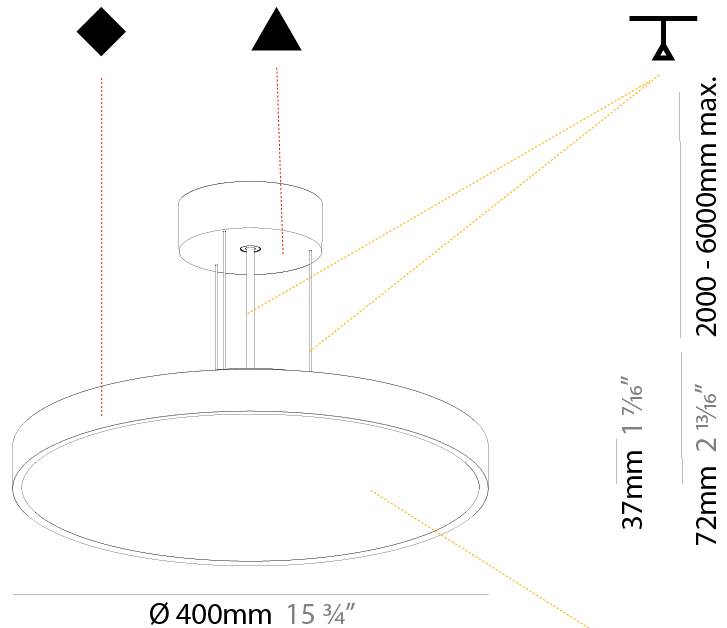

GENERAL

Series: Sign Diva
Subseries: Sign Diva
Brand: Prolicht
Division: Architectural
Mounting Type: Suspension
Mounting Location: Ceiling
Subcategory: Pendant

PHYSICAL

Shape: Round
Diameter (mm): 400
Diameter (in): 15 3/4
Height (mm): 72
Height (in): 2 13/16
Max. Overall Height (mm): 2072
Max. Overall Height (in): 81 3/16
Light Distribution: Direct
Weight (kg): 2.972
Weight (lbs): 6.55
Diffuser: PMMA - Opal / Micro-Prism / Sparkling Secret / Vintage Industrial with Shine Ring
Fixture Finish: SSR / BKV / CWI / CRY / HAB / UFT / ITA / RUA / FTG / MYG / LOD / PUS / FRO / FUP / KIA / POP / BLS / SPG / MEY / GOH / GUM / CHC / COM / ABZ / JAG / OBR / MOS / ROR
Fixture Material: Extruded Aluminum / Steel
Cable Details: 2000mm or 6000mm Transparent Cable

ELECTRICAL

Lamp Type: LED (Zhaga Standard)
Input Wattage (W): 19.8
Total Output Wattage (W): 16
Dimming: Tri-Mode (Non-Dimming and Phase Dimming (120Vac only) and 0-10V Dimming)
Driver Included: Yes
Driver Location: Integrated
Driver Type: Constant Current - Universal
Driver Class: Class 2
Input Voltage (V): 120 - 277
Constant Current (MA): 500

LED

Color Temperature (°K): 2700 / 3000 / 3500 / 4000
Max. Delivered Lumen (lm): 1160 / 1733 / 1741 / 1776
CRI: >90 CRI
Lamp Life (hrs): 50000

OPTICAL

RATINGS AND CERTIFICATIONS

Certified By: Certified for North American Standards
IP rating: IP20

PROJECT
TYPE
SPECIFIER
QUANTITY
DATE