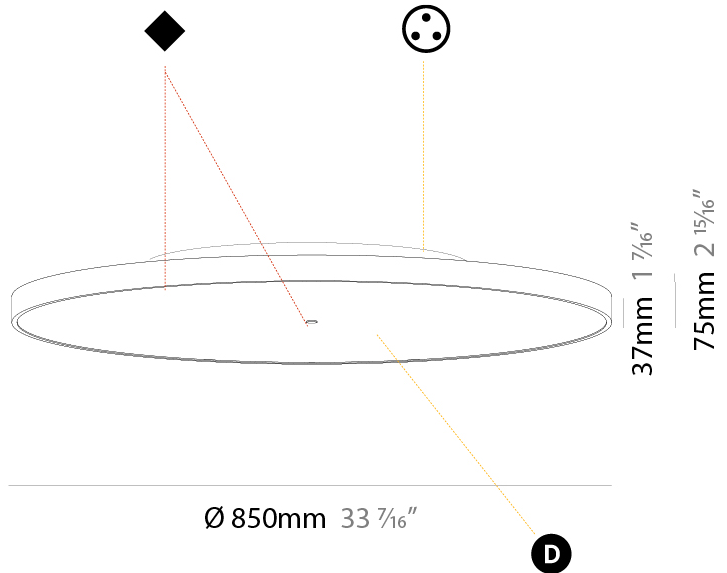

GENERAL

Series: Sign Diva
Subseries: Sign Diva Korona
Brand: Prolicht
Division: Architectural
Mounting Type: Surface
Mounting Location: Ceiling
Subcategory: Ambient

PHYSICAL

Shape: Round
Diameter (mm): 850
Diameter (in): 33 ⁷/₁₆
Height (mm): 89
Height (in): 3 ¹/₂
Light Distribution: Direct / Indirect
Weight (kg): 13.283
Weight (lbs): 29.284
Diffuser: Direct - PMMA - Opal/Micro-Prism/Sparkling Secret/Vintage Industrial / Indirect - White/Yellow/Orange/Red/Blue/Green
Fixture Finish: SSR / BKV / CWI / CRY / HAB / UFT / ITA / RUA / FTG / MYG / LOD / PUS / FRO / FUP / KIA / POP / BLS / SPG / MEY / GOH / GUM / CHC / COM / ABZ / JAG / OBR / MOS / ROR
Fixture Material: Extruded Aluminum / Steel

ELECTRICAL

Lamp Type: LED (Zhaga Standard)
Input Wattage (W): 96.8
Total Output Wattage (W): 76.8
Dimming: Tri-Mode (Non-Dimming and Phase Dimming (120Vac only) and 0-10V Dimming)
Driver Included: Yes
Driver Location: Integrated
Driver Type: Constant Current - Universal
Driver Class: Class 2
Input Voltage (V): 120 - 277
Constant Current (MA): 600

LED

Color Temperature (°K): 3000 / 3500 / 4000
Max. Delivered Lumen (lm): 11160 / 11388 / 11620
CRI: >90 CRI
Lamp Life (hrs): 50000

OPTICAL

RATINGS AND CERTIFICATIONS

Certified By: Certified for North American Standards
IP rating: IP20