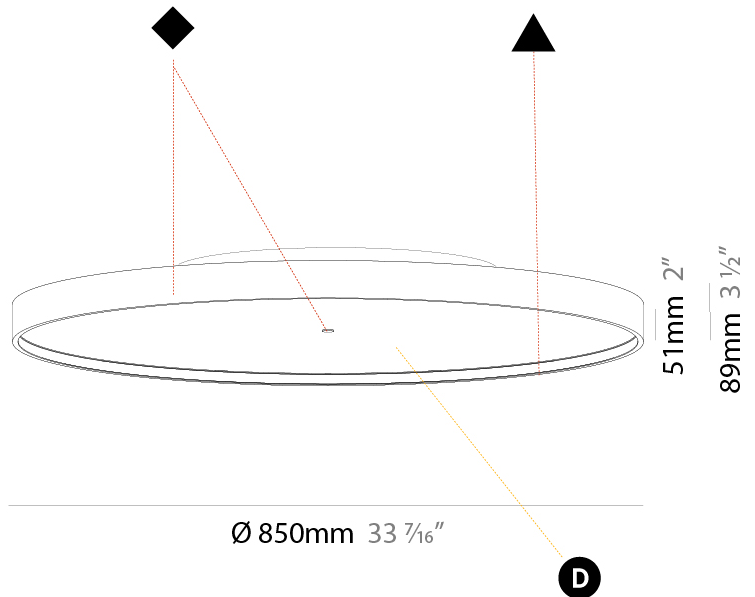

GENERAL

Series: Sign Diva
Subseries: Sign Diva Korona
Brand: Prolicht
Division: Architectural
Mounting Type: Surface
Mounting Location: Ceiling
Subcategory: Ambient

PHYSICAL

Shape: Round
Diameter (mm): 850
Diameter (in): 33 7/16
Height (mm): 89
Height (in): 3 1/2
Light Distribution: Direct
Weight (kg): 13.244
Weight (lbs): 29.198

Diffuser: PMMA - Opal/Micro-Prism/Sparkling Secret/Vintage Industrial
Fixture Finish: SSR / BKV / CWI / CRY / HAB / UFT / ITA / RUA / FTG / MYG / LOD / PUS / FRO / FUP / KIA / POP / BLS / SPG / MEY / GOH / GUM / CHC / COM / ABZ / JAG / OBR / MOS / ROR
Fixture Material: Extruded Aluminum / Steel

ELECTRICAL

Lamp Type: LED (Zhaga Standard)
Input Wattage (W): 96.8
Total Output Wattage (W): 76.8
Dimming: Tri-Mode (Non-Dimming and Phase Dimming (120Vac only) and 0-10V Dimming)
Driver Included: Yes
Driver Location: Integrated
Driver Type: Constant Current - Universal
Driver Class: Class 2
Input Voltage (V): 120 - 277
Constant Current (MA): 600

LED

Color Temperature (°K): 3000 / 3500 / 4000
Max. Delivered Lumen (lm): 11160 / 11388 / 11620
CRI: >90 CRI
Lamp Life (hrs): 50000

OPTICAL

RATINGS AND CERTIFICATIONS

Certified By: Certified for North American Standards
IP rating: IP20