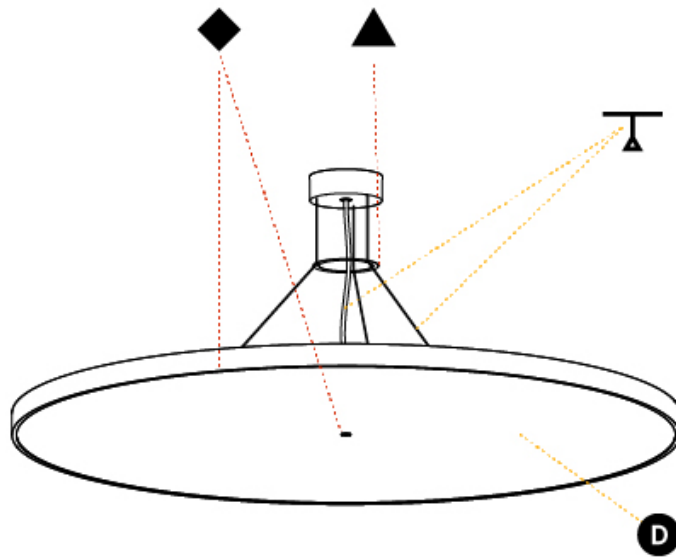

SIGN DIVA SUSPENSION

A300008-

PROJECT	_____
TYPE	_____
SPECIFIER	_____
QUANTITY	_____
DATE	_____

A