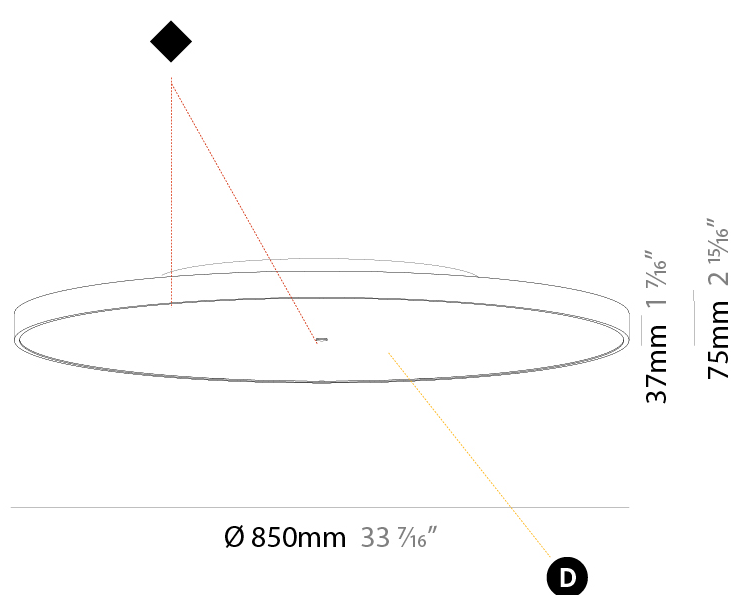

GENERAL

Series: Sign Diva
Subseries: Sign Diva
Brand: Prolicht
Division: Architectural
Mounting Type: Surface
Mounting Location: Ceiling
Subcategory: Ambient

PHYSICAL

Shape: Round
Diameter (mm): 850
Diameter (in): 33 7/16
Height (mm): 75
Height (in): 2 15/16
Light Distribution: Direct
Weight (kg): 12.925
Weight (lbs): 28.495
Diffuser: PMMA - Opal/Micro-Prism/Sparkling Secret/Vintage Industrial with Shine Ring
Fixture Finish: SSR / BKV / CWI / CRY / HAB / UFT / ITA / RUA / FTG / MYG / LOD / PUS / FRO / FUP / KIA / POP / BLS / SPG / MEY / GOH / GUM / CHC / COM / ABZ / JAG / OBR / MOS / ROR
Fixture Material: Extruded Aluminum / Steel

ELECTRICAL

Lamp Type: LED (Zhaga Standard)
Input Wattage (W): 96.8
Total Output Wattage (W): 76.8
Dimming: Tri-Mode (Non-Dimming and Phase Dimming (120Vac only) and 0-10V Dimming)
Driver Included: Yes
Driver Location: Integrated
Driver Type: Constant Current - Universal
Driver Class: Class 2
Input Voltage (V): 120 - 277
Constant Current (MA): 600

LED

Color Temperature (°K): 3000 / 3500 / 4000
Max. Delivered Lumen (lm): 11160 / 11388 / 11620
CRI: >90 CRI
Lamp Life (hrs): 50000

OPTICAL

RATINGS AND CERTIFICATIONS

Certified By: Certified for North American Standards
IP rating: IP20