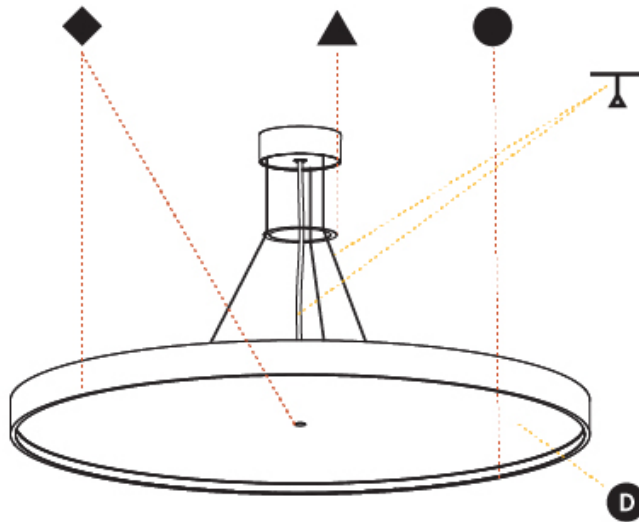

SIGN DIVA KORONA SUSPENSION

A300016-

PROJECT	_____
TYPE	_____
SPECIFIER	_____
QUANTITY	_____
DATE	_____

A