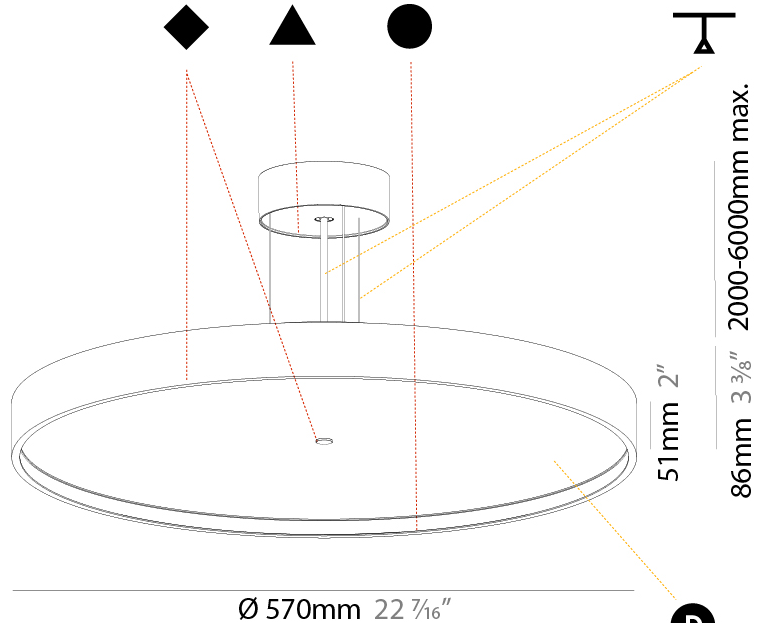

GENERAL

Series: Sign Diva
Subseries: Sign Diva Korona
Brand: Prolicht
Division: Architectural
Mounting Type: Suspension
Mounting Location: Ceiling
Subcategory: Pendant

PHYSICAL

Shape: Round
Diameter (mm): 570
Diameter (in): 22 7/16
Height (mm): 86
Height (in): 3 3/8
Light Distribution: Direct / Indirect
Weight (kg): 8.812
Weight (lbs): 19.43
Diffuser: PMMA - Opal / Micro-Prism / Sparkling Secret / Vintage Industrial
Fixture Finish: SSR / BKV / CWI / CRY / HAB / UFT / ITA / RUA / FTG / MYG / LOD / PUS / FRO / FUP / KIA / POP / BLS / SPG / MEY / GOH / GUM / CHC / COM / ABZ / JAG / OBR / MOS / ROR
Fixture Material: Extruded Aluminum / Steel
Cable Details: 2,000mm/78 3/4" or 6,000mm/236 1/4" Transparent Cable

ELECTRICAL

Lamp Type: LED (Zhaga Standard)
Input Wattage (W): 67
Total Output Wattage (W): 60.9
Dimming: Tri-Mode (Non-Dimming and Phase Dimming (120Vac only) and 0-10V Dimming)
Driver Included: Yes
Driver Location: Integrated
Driver Type: Constant Current - Universal
Driver Class: Class 2
Input Voltage (V): 120 - 277
Constant Current (MA): 350

LED

Color Temperature (°K): 2700 / 3000 / 3500 / 4000
Max. Delivered Lumen (lm): 6632 / 6728 / 6812 / 6951
Nominal Lumen (lm): 9097 / 9229 / 9344 / 9535
CRI: >90 CRI
Lamp Life (hrs): 50000

OPTICAL

RATINGS AND CERTIFICATIONS

Certified By: Certified for North American Standards
IP rating: IP20