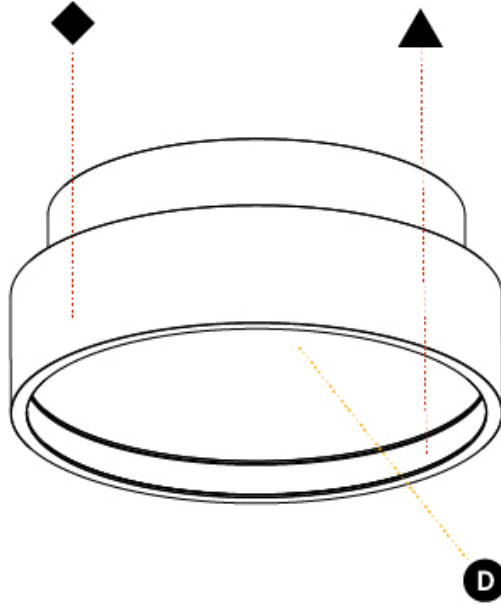

SIGN DIVA KORONA SURFACE

A3D100-

PROJECT	_____
TYPE	_____
SPECIFIER	_____
QUANTITY	_____
DATE	_____