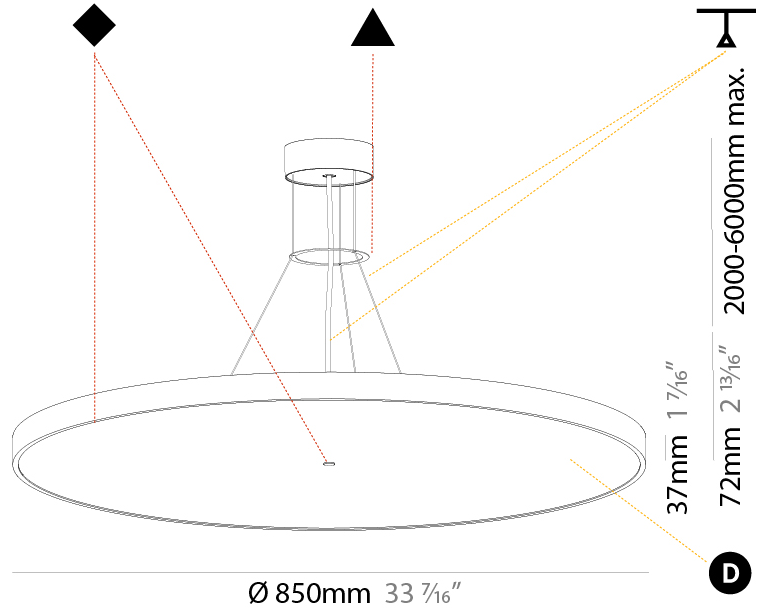

GENERAL

Series: Sign Diva
Subseries: Sign Diva
Brand: Prolicht
Division: Architectural
Mounting Type: Suspension
Mounting Location: Ceiling
Subcategory: Pendant

PHYSICAL

Shape: Round
Diameter (mm): 850
Diameter (in): 33 7/16
Height (mm): 72
Height (in): 2 13/16
Max. Overall Height (mm): 6072
Max. Overall Height (in): 239 7/16
Light Distribution: Direct / Indirect
Weight (kg): 14.868
Weight (lbs): 32.78
Diffuser: PMMA - Opal / Micro-Prism / Sparkling Secret / Vintage Industrial
Fixture Finish: SSR / BKV / CWI / CRY / HAB / UFT / ITA / RUA / FTG / MYG / LOD / PUS / FRO / FUP / KIA / POP / BLS / SPG / MEY / GOH / GUM / CHC / COM / ABZ / JAG / OBR / MOS / ROR
Fixture Material: Extruded Aluminum / Steel
Cable Details: 2000mm or 6000mm Transparent Cable

ELECTRICAL

Lamp Type: LED (Zhaga Standard)
Input Wattage (W): 118.8
Total Output Wattage (W): 94.8
Dimming: Tri-Mode (Non-Dimming and Phase Dimming (120Vac only) and 0-10V Dimming)
Driver Included: Yes
Driver Location: Integrated
Driver Type: Constant Current - Universal
Driver Class: Class 2
Input Voltage (V): 120 - 277
Constant Current (MA): 600 / 350

LED

Color Temperature (°K): 2700 / 3000 / 3500 / 4000
Max. Delivered Lumen (lm): 9880 / 12310 / 12554 / 12810
CRI: >90 CRI
Lamp Life (hrs): 50000

OPTICAL

RATINGS AND CERTIFICATIONS

Certified By: Certified for North American Standards
IP rating: IP20

PROJECT
TYPE
SPECIFIER
QUANTITY
DATE