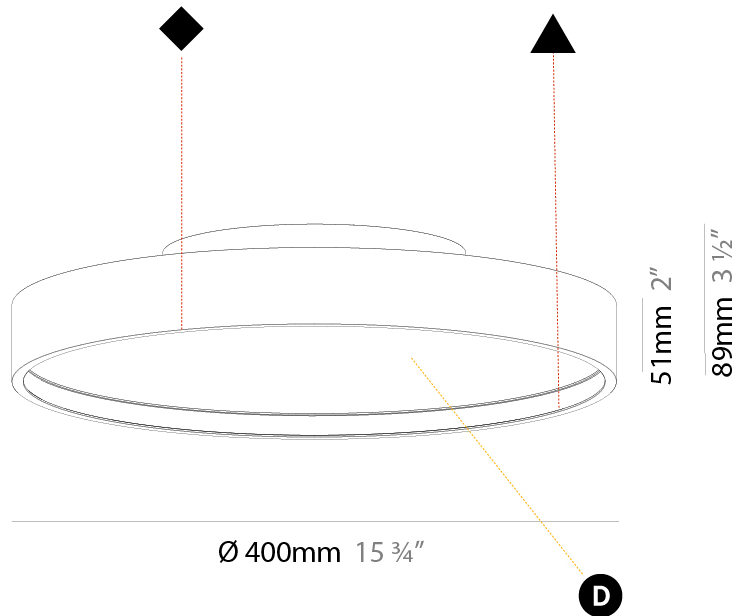

1. To build a product code in our configurator select the specify button on the base model # product page
2. To build a manual product code on this datasheet choose from the options listed below in blue font and add the suffix to the base model #

GENERAL

Series: Sign Diva
Subseries: Sign Diva Korona
Brand: Prolicht
Division: Architectural
Mounting Type: Surface
Mounting Location: Ceiling
Subcategory: Ambient

PHYSICAL

Shape: Round
Diameter (mm): 400
Diameter (in): 15 3/4
Height (mm): 89
Height (in): 3 1/2
Light Distribution: Direct
Weight (kg): 2.636
Weight (lbs): 5.811
Diffuser: [PMMA - Opal/Micro-Prism/Sparkling Secret/Vintage Industrial](#)
Fixture Finish: [SSR / BKV / CWI / CRY / HAB / UFT / ITA / RUA / FTG / MYG / LOD / PUS / FRO / FUP / KIA / POP / BLS / SPG / MEY / GOH / GUM / CHC / COM / ABZ / JAG / OBR / MOS / ROR](#)
Fixture Material: Extruded Aluminum / Steel

ELECTRICAL

Lamp Type: LED (Zhaga Standard)
Input Wattage (W): 19.8
Total Output Wattage (W): 16
Dimming: [Tri-Mode (Non-Dimming and Phase Dimming (120Vac only) and 0-10V Dimming)](#)
Driver Included: Yes
Driver Location: Integrated
Driver Type: Constant Current - Universal
Driver Class: Class 2
Input Voltage (V): 120 - 277
Constant Current (MA): 500

LED

Color Temperature (°K): [3000 / 3500 / 4000](#)
Max. Delivered Lumen (lm): 2260 / 2293 / 2340
CRI: >90 CRI
Lamp Life (hrs): 50000

OPTICAL

RATINGS AND CERTIFICATIONS

Certified By: Certified for North American Standards
IP rating: IP20