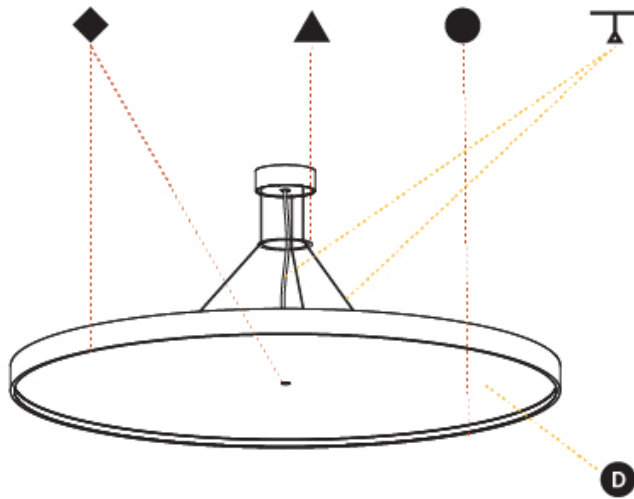

SIGN DIVA KORONA SUSPENSION

A300018-

PROJECT

TYPE

SPECIFIER

QUANTITY

DATE

A