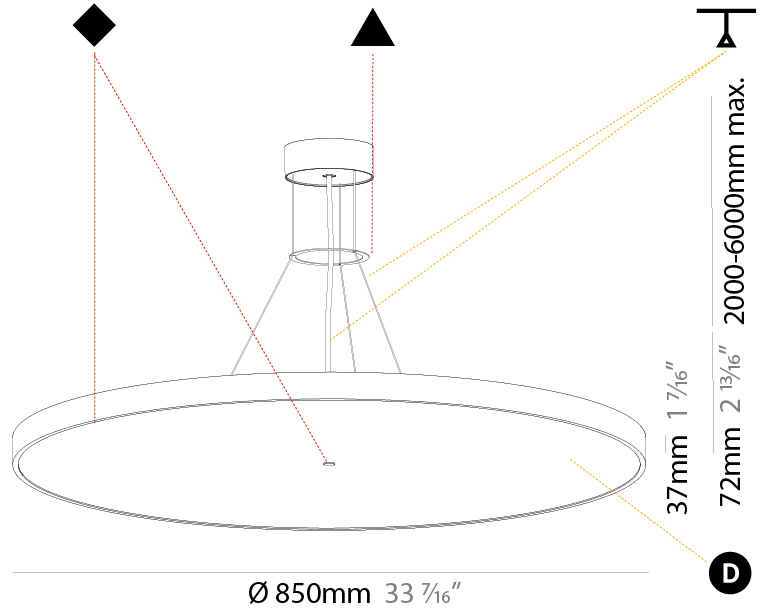

GENERAL

Series: Sign Diva
Subseries: Sign Diva
Brand: Prolicht
Division: Architectural
Mounting Type: Suspension
Mounting Location: Ceiling
Subcategory: Pendant

PHYSICAL

Shape: Round
Diameter (mm): 850
Diameter (in): 33 7/16
Height (mm): 72
Height (in): 2 13/16
Max. Overall Height (mm): 6072
Max. Overall Height (in): 239 1/16
Light Distribution: Direct
Weight (kg): 14.005
Weight (lbs): 30.88
Diffuser: PMMA - Opal / Micro-Prism / Sparkling Secret / Vintage Industrial
Fixture Finish: SSR / BKV / CWI / CRY / HAB / UFT / ITA / RUA / FTG / MYG / LOD / PUS / FRO / FUP / KIA / POP / BLS / SPG / MEY / GOH / GUM / CHC / COM / ABZ / JAG / OBR / MOS / ROR
Fixture Material: Extruded Aluminum / Steel
Cable Details: 2000mm or 6000mm Transparent Cable

ELECTRICAL

Lamp Type: LED (Zhaga Standard)
Input Wattage (W): 96.8
Total Output Wattage (W): 76.8
Dimming: Tri-Mode (Non-Dimming and Phase Dimming (120Vac only) and 0-10V Dimming)
Driver Included: Yes
Driver Location: Integrated
Driver Type: Constant Current - Universal
Driver Class: Class 2
Input Voltage (V): 120 - 277
Constant Current (MA): 600

LED

Color Temperature (°K): 2700 / 3000 / 3500 / 4000
Max. Delivered Lumen (lm): 7960 / 9950 / 10153 / 10360
CRI: >90 CRI
Lamp Life (hrs): 50000

OPTICAL

RATINGS AND CERTIFICATIONS

Certified By: Certified for North American Standards
IP rating: IP20

PROJECT
TYPE
SPECIFIER
QUANTITY
DATE