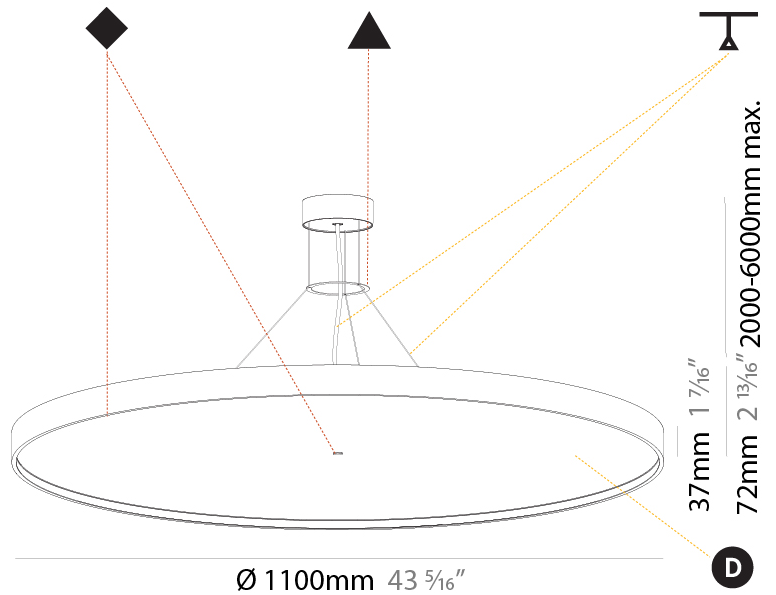

GENERAL

Series: Sign Diva
Subseries: Sign Diva
Brand: Prolicht
Division: Architectural
Mounting Type: Suspension
Mounting Location: Ceiling
Subcategory: Pendant

PHYSICAL

Shape: Round
Diameter (mm): 1100
Diameter (in): 43 ⁵/₁₆
Height (mm): 72
Height (in): 2 ¹³/₁₆
Light Distribution: Direct / Indirect
Weight (kg): 20.78
Weight (lbs): 45.81
Diffuser: PMMA - Opal / Micro-Prism / Sparkling Secret / Vintage Industrial
Fixture Finish: SSR / BKV / CWI / CRY / HAB / UFT / ITA / RUA / FTG / MYG / LOD / PUS / FRO / FUP / KIA / POP / BLS / SPG / MEY / GOH / GUM / CHC / COM / ABZ / JAG / OBR / MOS / ROR
Fixture Material: Extruded Aluminum / Steel
Cable Details: 2,000mm/78 3/4" or 6,000mm/236 1/4" Transparent Cable

ELECTRICAL

Lamp Type: LED (Zhaga Standard)
Input Wattage (W): 169.4 / 28.6
Total Output Wattage (W): 135 / 24
Dimming: Tri-Mode (Non-Dimming and Phase Dimming (120Vac only) and 0-10V Dimming)
Driver Included: Yes
Driver Location: Integrated
Driver Type: Constant Current - Universal
Driver Class: Class 2
Input Voltage (V): 120 - 277
Constant Current (MA): 600 / 350

LED

Color Temperature (*K): 2700 / 3000 / 3500 / 4000
Max. Delivered Lumen (lm): 20030 / 20610 / 21050 / 21480
CRI: >90 CRI
Lamp Life (hrs): 50000

OPTICAL

RATINGS AND CERTIFICATIONS

Certified By: Certified for North American Standards
IP rating: IP20

A