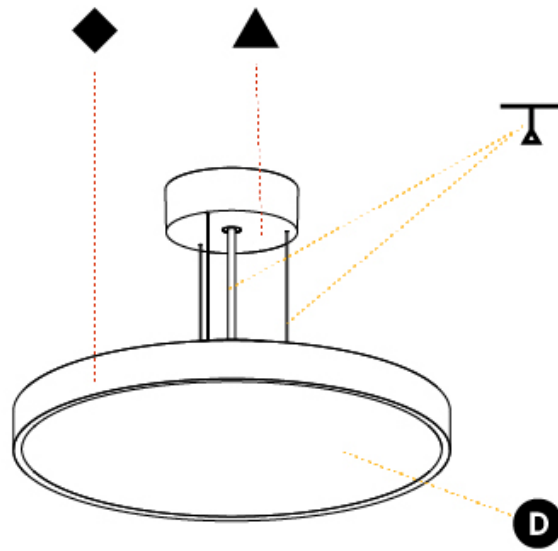

SIGN DIVA KORONA SUSPENSION

A300011-

PROJECT

TYPE

SPECIFIER

QUANTITY

DATE

A