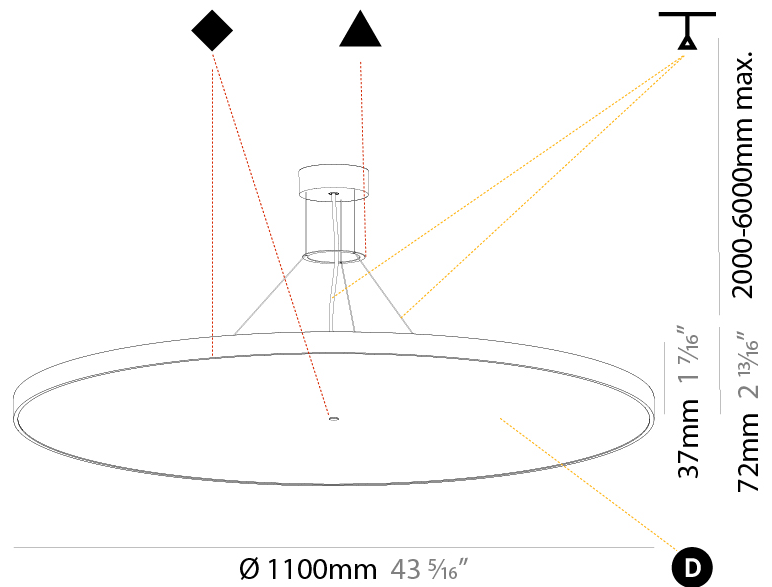

GENERAL

Series: Sign Diva
Subseries: Sign Diva
Brand: Prolicht
Division: Architectural
Mounting Type: Suspension
Mounting Location: Ceiling
Subcategory: Pendant

PHYSICAL

Shape: Round
Diameter (mm): 1100
Diameter (in): 43 ⁵/₁₆"
Height (mm): 86
Height (in): 3 ³/₈"
Light Distribution: Direct
Weight (kg): 19.475
Weight (lbs): 42.94
Diffuser: PMMA - Opal / Micro-Prism / Sparkling Secret / Vintage Industrial
Fixture Finish: SSR / BKV / CWI / CRY / HAB / UFT / ITA / RUA / FTG / MYG / LOD / PUS / FRO / FUP / KIA / POP / BLS / SPG / MEY / GOH / GUM / CHC / COM / ABZ / JAG / OBR / MOS / ROR
Fixture Material: Extruded Aluminum / Steel
Cable Details: 2,000mm/78 3/4" or 6,000mm/236 1/4" Transparent Cable

ELECTRICAL

Lamp Type: LED (Zhaga Standard)
Input Wattage (W): 169.4
Total Output Wattage (W): 134
Dimming: Tri-Mode (Non-Dimming and Phase Dimming (120Vac only) and 0-10V Dimming)
Driver Included: Yes
Driver Location: Integrated
Driver Type: Constant Current - Universal
Driver Class: Class 2
Input Voltage (V): 120 - 277
Constant Current (MA): 600

LED

Color Temperature (*K): 2700 / 3000 / 3500 / 4000
Max. Delivered Lumen (lm): 16140 / 19520 / 19933 / 20340
CRI: >90 CRI
Lamp Life (hrs): 50000

OPTICAL

RATINGS AND CERTIFICATIONS

Certified By: Certified for North American Standards
IP rating: IP20

PROJECT
TYPE
SPECIFIER
QUANTITY
DATE