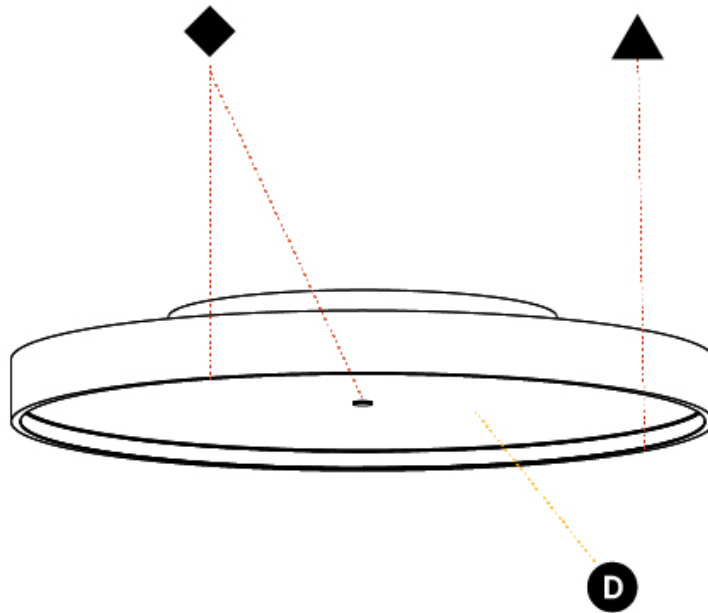

SIGN DIVA KORONA SURFACE

A3D102-

PROJECT	_____
TYPE	_____
SPECIFIER	_____
QUANTITY	_____
DATE	_____