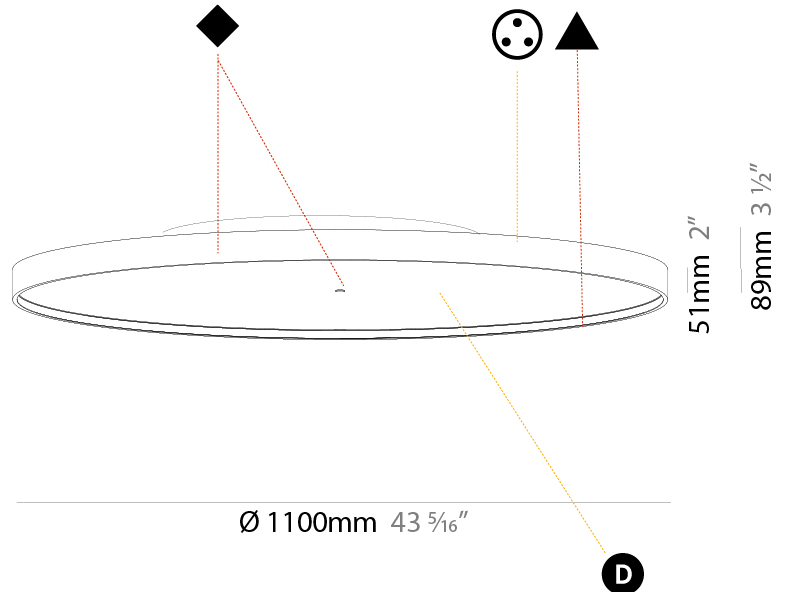

GENERAL

Series: Sign Diva
Subseries: Sign Diva Korona
Brand: Prolicht
Division: Architectural
Mounting Type: Surface
Mounting Location: Ceiling
Subcategory: Ambient

PHYSICAL

Shape: Round
Diameter (mm): 1100
Diameter (in): 43 ⁵/₁₆
Height (mm): 89
Height (in): 3 ¹/₂
Light Distribution: Direct / Indirect
Weight (kg): 18.901
Weight (lbs): 41.67
Diffuser: Direct - PMMA - Opal/Micro-Prism/Sparkling Secret/Vintage Industrial / Indirect - White/Yellow/Orange/Red/Blue/Green
Fixture Finish: SSR / BKV / CWI / CRY / HAB / UFT / ITA / RUA / FTG / MYG / LOD / PUS / FRO / FUP / KIA / POP / BLS / SPG / MEY / GOH / GUM / CHC / COM / ABZ / JAG / OBR / MOS / ROR
Fixture Material: Extruded Aluminum / Steel

ELECTRICAL

Lamp Type: LED (Zhaga Standard)
Input Wattage (W): 169.4
Total Output Wattage (W): 134
Dimming: Tri-Mode (Non-Dimming and Phase Dimming (120Vac only) and 0-10V Dimming)
Driver Included: Yes
Driver Location: Integrated
Driver Type: Constant Current - Universal
Driver Class: Class 2
Input Voltage (V): 120 - 277
Constant Current (MA): 600

LED

Color Temperature (°K): 3000 / 3500 / 4000
Max. Delivered Lumen (lm): 19520 / 19933 / 20340
CRI: >90 CRI
Lamp Life (hrs): 50000

OPTICAL

RATINGS AND CERTIFICATIONS

Certified By: Certified for North American Standards
IP rating: IP20

PROJECT
TYPE
SPECIFIER
QUANTITY
DATE